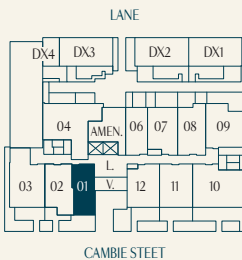

PARK LANGARA

CAMBIE

Plan A2 Studio

Interior: 428 - 438 sf

LEVELS 3-4

LEVEL 2

LEVEL 1