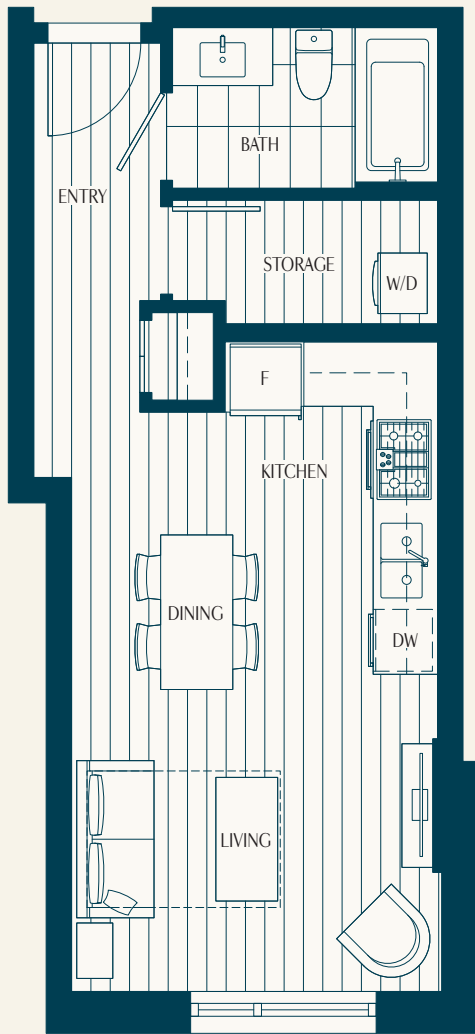

PARK LANGARA

CAMBIE

Plan A2 Studio

Interior: 428 - 438 sf

LEVELS 3-4

LEVEL 2

LEVEL 1